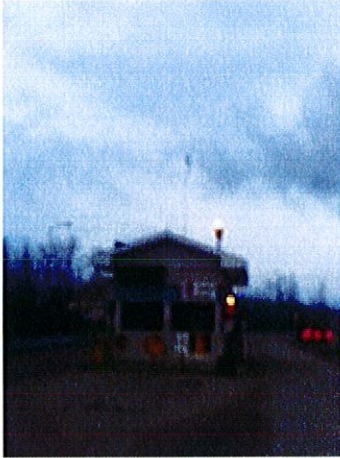

Entering Millar Western Pulp Mill

From Highway 43/West Mountain Road traffic lights (near Quality Inn), proceed north. Stop at railway tracks before entering mill yard. Proceed at less than 30 KPH to right side of scale house (shown in picture above left) located between two scales. Stop at the STOP sign and look for pedestrians. Proceed, when safe, and wave and smile at the scale house attendant. Follow the road past the barn, log cabin, blacksmith shop and Training Centre on your left until you see the parking lot on your right. Park and proceed to glass doors (shown in picture above right). Walk upstairs and through door at the top marked "Reception". Conference room is first door on right across from reception desk.